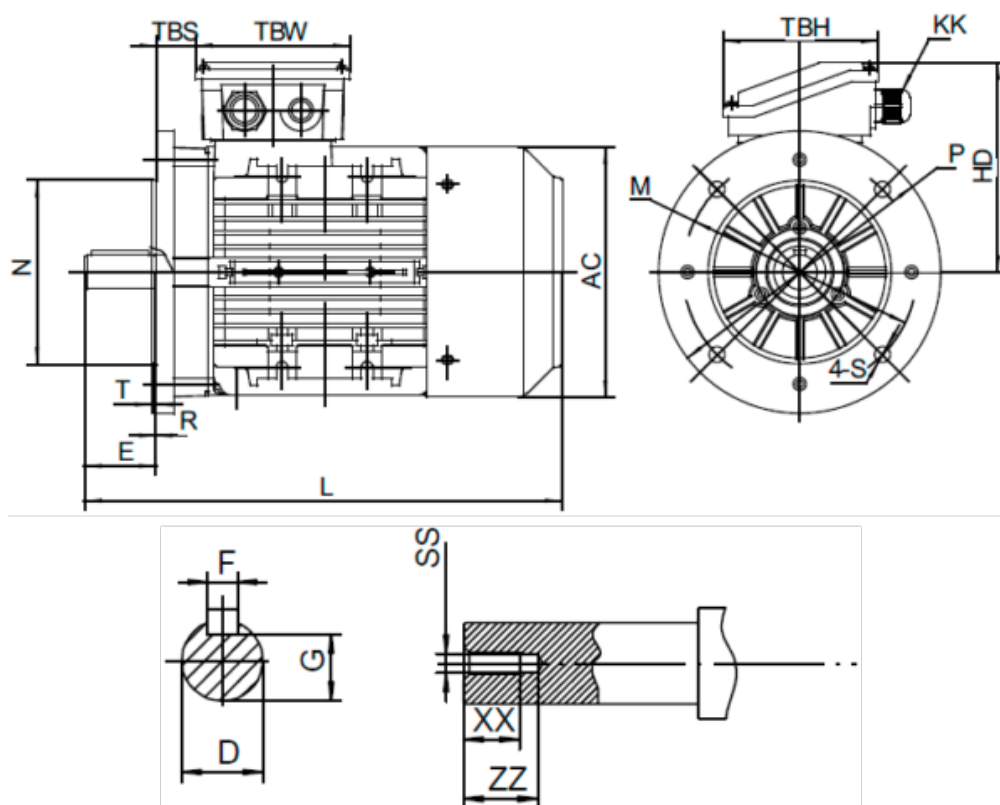

Data Sheet

Article number: 25180075022440

Description: Kleedrive T3A 132S2-2 7.5kw 2800 rpm UL/CSA
3x400/690V 50 HZ IP55 B5 Eff=90,1%

Measures

AA = 260	L = 460/498	TBH = 118
AC = Ø261	M = Ø265	TBS = 36.5
AD = 323	N = Ø230	TBW = 118
D = Ø38	P = Ø300	XX = 28
E = 80	R = 0	ZZ = 37
F = 10	S = Ø15	
G = 33	SS = M12	
HD = 191	T = 4	